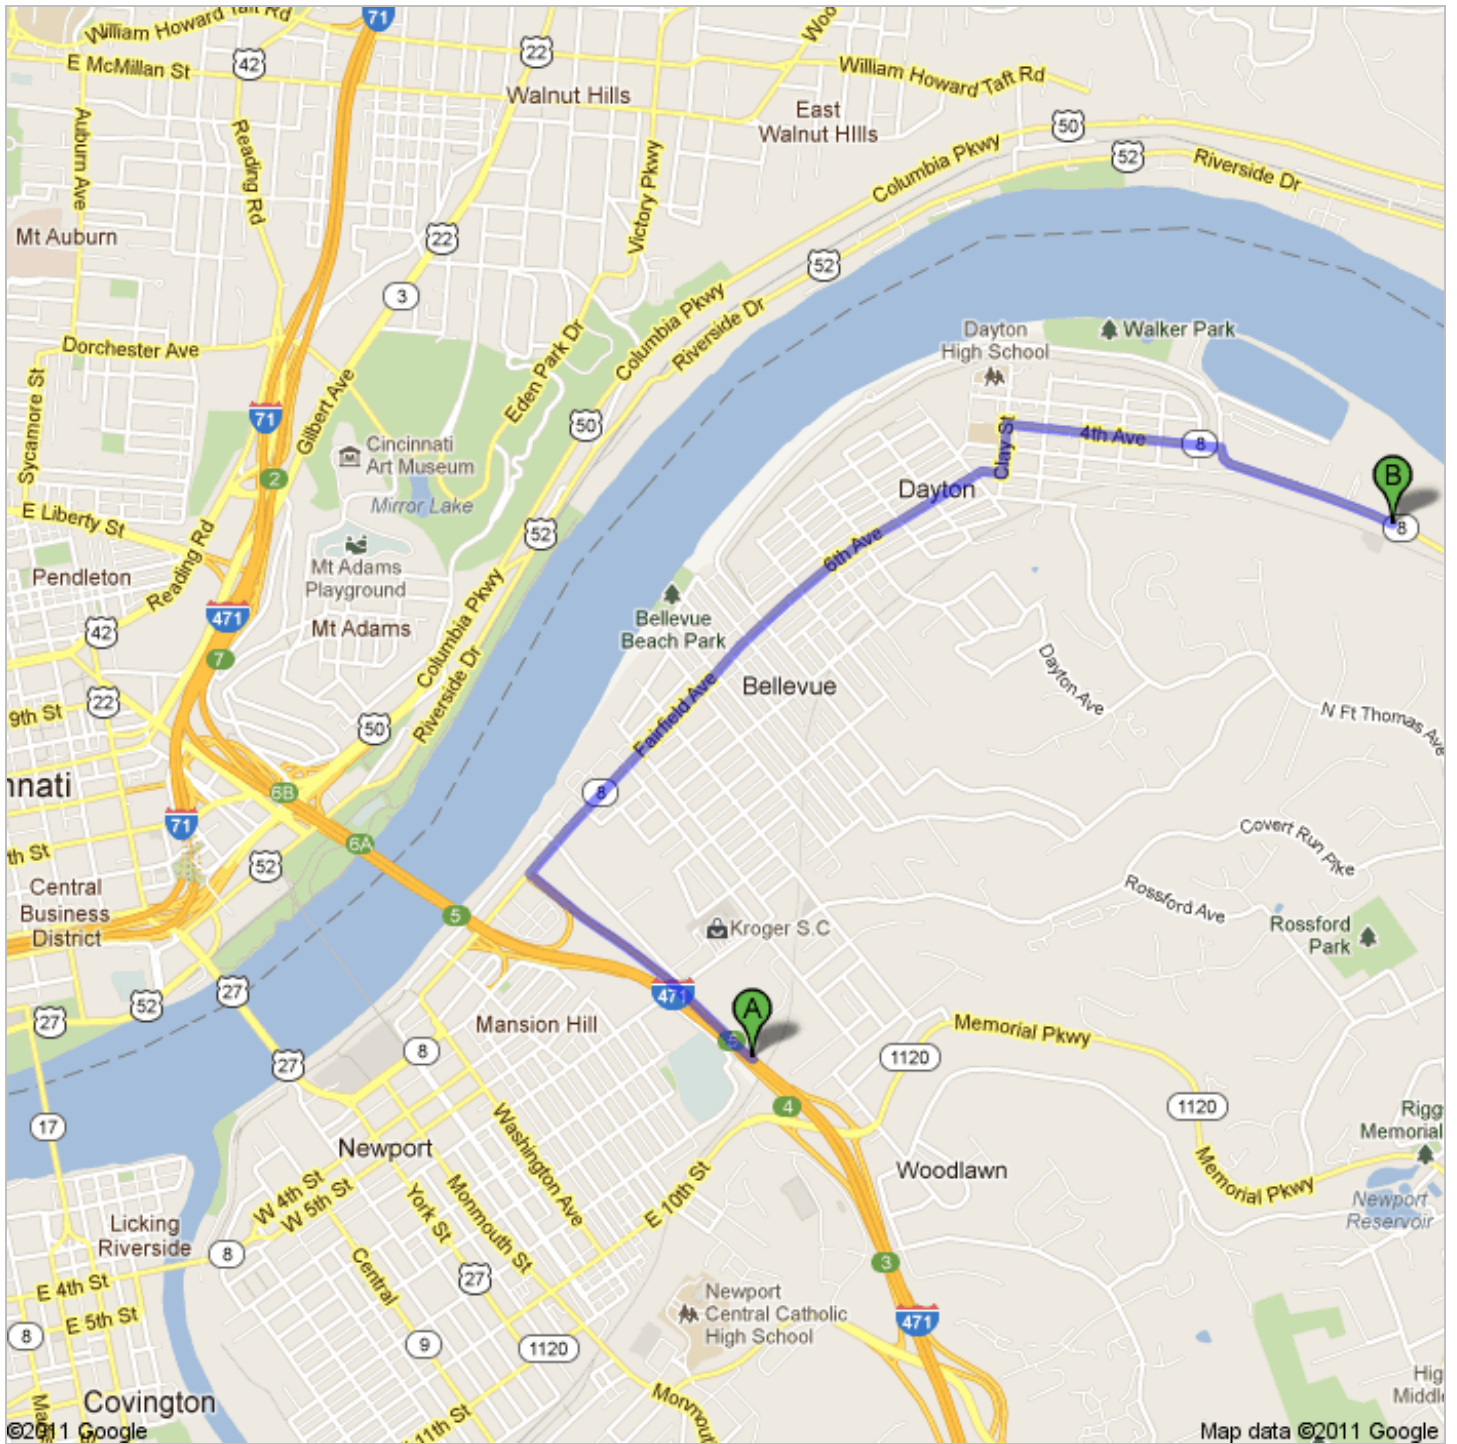

Directions to 81 Mary Ingles Hwy, Dayton, KY 41074 3.1 mi – about 7 mins

Save trees. Go green!
 Download Google Maps on your phone at google.com/gmm

 I-471 N

- | | | |
|--|--|---------------------------|
|  | 1. Head northwest on I-471 N toward Exit 5 | go 354 ft
total 354 ft |
|  | 2. Take exit 5 for KY-8 toward Newport/Bellevue
About 1 min | go 0.6 mi
total 0.7 mi |
|  | 3. Turn right onto KY-8 E/Fairfield Ave/Riverside Dr
Continue to follow KY-8 E
About 3 mins | go 1.4 mi
total 2.1 mi |
|  | 4. Turn left onto Clay St
About 1 min | go 0.1 mi
total 2.2 mi |
|  | 5. Take the 2nd right onto 4th Ave
About 1 min | go 0.5 mi
total 2.7 mi |
|  | 6. Turn right onto KY-8 E
Destination will be on the left
About 1 min | go 0.4 mi
total 3.1 mi |

 81 Mary Ingles Hwy, Dayton, KY 41074

These directions are for planning purposes only. You may find that construction projects, traffic, weather, or other events may cause conditions to differ from the map results, and you should plan your route accordingly. You must obey all signs or notices regarding your route.

Map data ©2011 Google

Directions weren't right? Please find your route on maps.google.com and click "Report a problem" at the bottom left.